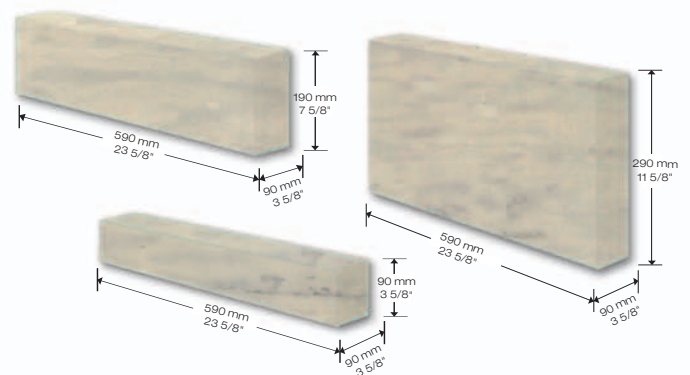

Adair® Limestone

Masonry Units

Discover the value of Adair® Limestone

Continuing the tradition of excellence!

Available in blue-grey or sepia.

Contact your local authorized Arriscraft dealer or phone
1-800-265-8123

For further information see ARRISCRAFT DATA 04435 - Adair® Limestone Masonry Units
www.arriscraft.com

Colours presented have been reproduced as clearly as print process allows.

ARRISCRAFT™
INTERNATIONAL
BUILDING STONE • BRICK • LIMESTONE

Adair® Limestone Masonry Units

BLUE-GREY

SEPIA